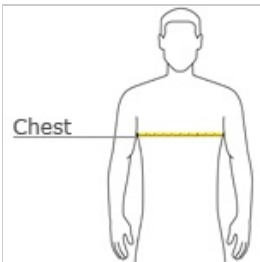

front

back

HOW TO MEASURE

CHEST

With arms down at sides, measure around the upper body, under arms and over the fullest part of the chest.

SIZE CHART

	S	M	L	XL	2XL	3XL	4XL
Chest	35-37	38-40	41-43	44-46	47-49	50-53	54-57