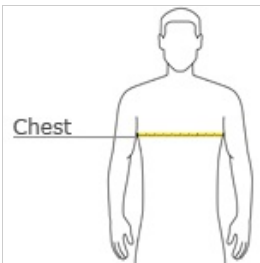

SPORT-TEK

Sport-Tek® Youth PosiCharge® Electric Heather Colorblock 1/4-Zip Pullover. YST397

This lightweight pullover locks in color, wicks moisture, resists snags and has an amped up colorblock look.

- 4.1-ounce, 100% polyester jersey with PosiCharge technology (Electric Heather)
- 4.7-ounce, 100% polyester jersey with PosiCharge technology (solid)
- Tear-away removable label
- Cadet collar
- Reverse coil zipper
- Colorblock on shoulders and sleeves
- Set-in sleeves
- Open cuffs and hem

back

HOW TO MEASURE

CHEST WIDTH

Measure under the arm and around the fullest part of the chest with arms down, keeping tape horizontal.

SIZE CHART

	XS	S	M	L	XL
Size	4/5	6/8	10/12	14/16	18/20
Chest	22-24	25-27	28-30	30-32	32-34